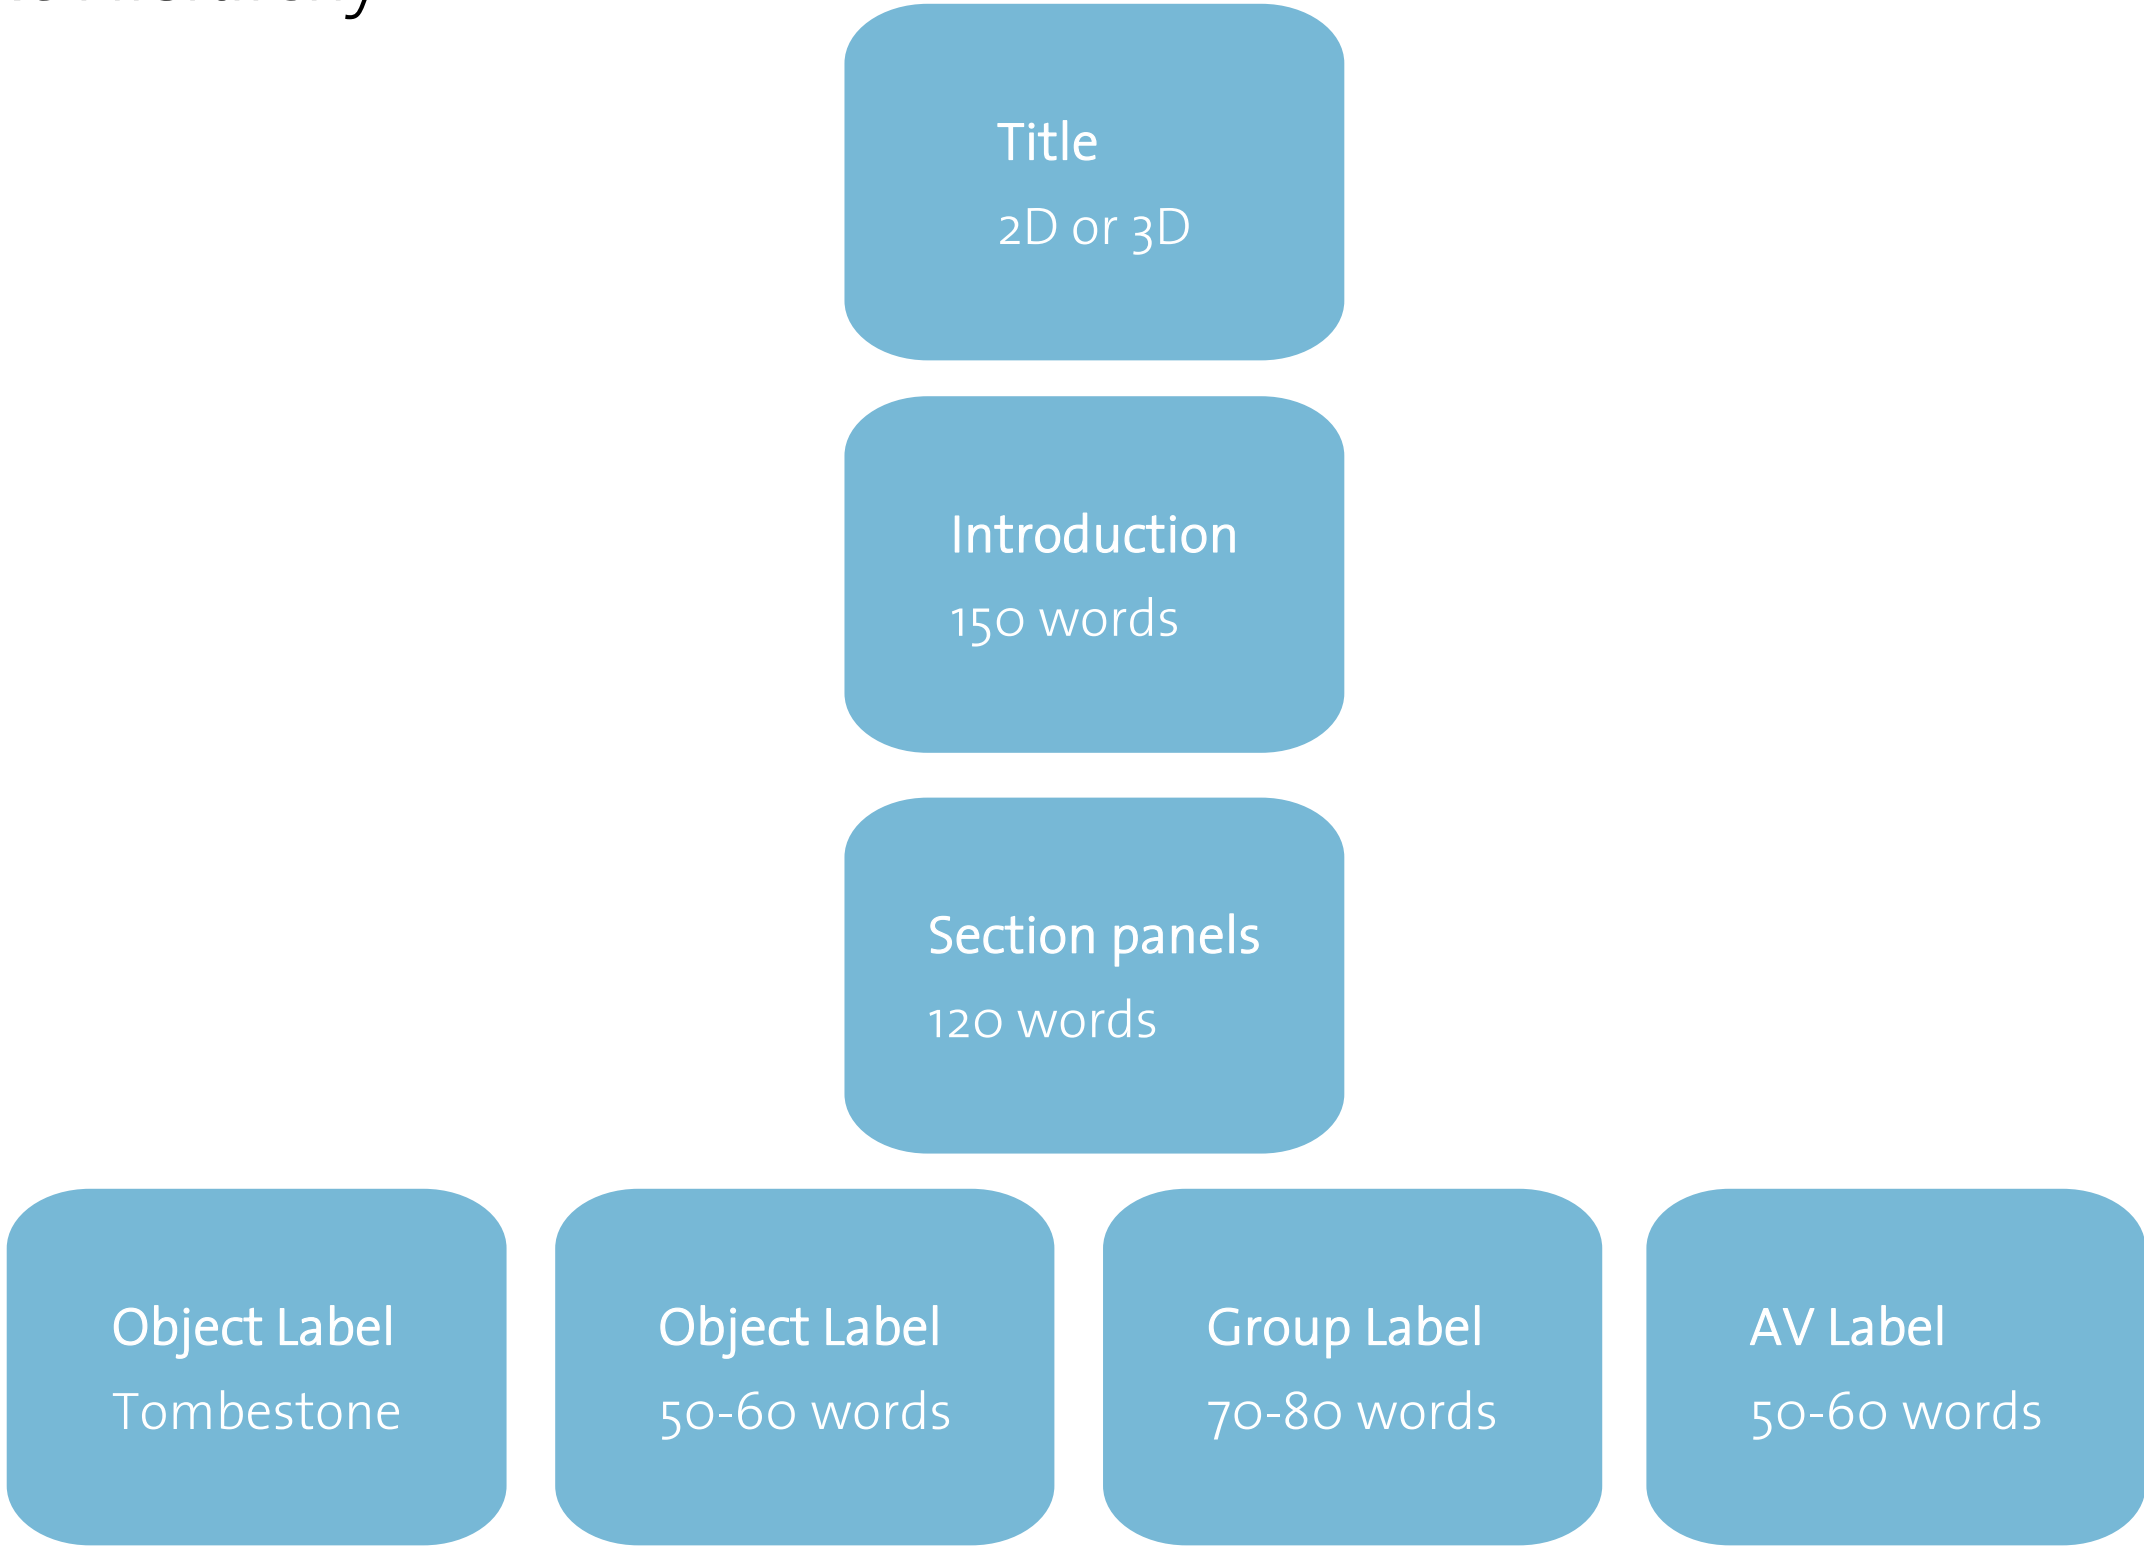

Schedule

Text Hierarchy

Graphic Height guidelines